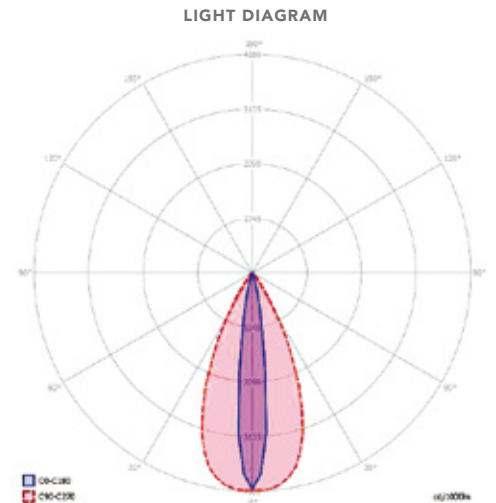

## DIMENSIONS (MM)

DIMENSIONS	A1	A2	B1	C1	# LED'S
	mm	mm	mm	mm	
4leds	371	351	37,5	16	4
6leds	562	542	37,5	16	6

All rights reserved. Reproduction in whole or in part is prohibited without the prior written consent of the copyright owner. The information presented in this document does not form part of any quotation or contract, is believed to be accurate and reliable and may be changed without notice. No liability will be accepted by the publisher for any consequence of its use. Publication there of does not convey nor imply any license under patent- or other industrial or intellectual property rights.