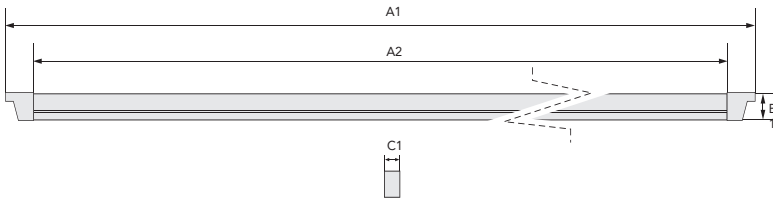

AMBIUM® FLEXLINE-COL IN/OUTDOOR

SPECIFICATIONS

| ARTICLE NUMBER | PRODUCT | WAVE-LENGTH | LUMEN OUTPUT | POWER | EFFI-CIENCY | VOLT-AGE | LEDS / METER | IP RATING | TEMP |
|----------------|------------------------------------|-------------|--------------|-------|-------------|----------|--------------|-----------|-----------|
| | | nm | Lm/m | W/m | Lm/W | V | | | °C |
| KFL3C00R1T | Flexline 300-COL Red 1000mm Top | 621 | 259 | 10 | 26 | 24 | 140 | 67 | -20 to 60 |
| KFL3C00G1T | Flexline 300-COL Green 1000mm Top | 530 | 507 | 10 | 51 | 24 | 140 | 67 | -20 to 60 |
| KFL3C00B1T | Flexline 300-COL Blue 1000mm Top | 467 | 133 | 10 | 14 | 24 | 140 | 67 | -20 to 60 |
| KFL3C00R5T | Flexline 300-COL Red 5000mm Top | 621 | 259 | 10 | 26 | 24 | 140 | 67 | -20 to 60 |
| KFL3C00G5T | Flexline 300-COL Green 5000mm Top | 530 | 507 | 10 | 51 | 24 | 140 | 67 | -20 to 60 |
| KFL3C00B5T | Flexline 300-COL Blue 5000mm Top | 467 | 133 | 10 | 14 | 24 | 140 | 67 | -20 to 60 |
| KFL3C00R1S | Flexline 300-COL Red 1000mm Side | 621 | 259 | 10 | 26 | 24 | 140 | 67 | -20 to 60 |
| KFL3C00G1S | Flexline 300-COL Green 1000mm Side | 530 | 507 | 10 | 51 | 24 | 140 | 67 | -20 to 60 |
| KFL3C00B1S | Flexline 300-COL Blue 1000mm Side | 467 | 133 | 10 | 14 | 24 | 140 | 67 | -20 to 60 |
| KFL3C00R5S | Flexline 300-COL Red 5000mm Side | 621 | 259 | 10 | 26 | 24 | 140 | 67 | -20 to 60 |
| KFL3C00G5S | Flexline 300-COL Green 5000mm Side | 530 | 507 | 10 | 51 | 24 | 140 | 67 | -20 to 60 |
| KFL3C00B5S | Flexline 300-COL Blue 5000mm Side | 467 | 133 | 10 | 14 | 24 | 140 | 67 | -20 to 60 |

DIMENSIONS (MM)

| PRODUCT | A1 | A2 | B1 | C1 |
|-----------------|------|------|----|----|
| | mm | mm | mm | mm |
| 1000 mm version | 1030 | 1004 | 16 | 18 |
| 5000 mm version | 5030 | 5004 | 16 | 18 |