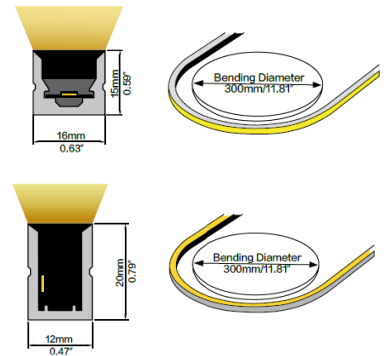

AMBIUM® FLEXLINE-COL IN/OUTDOOR

SPECIFICATIONS

| ARTICLE NUMBER | PRODUCT | WAVE-LENGTH | LUMEN OUTPUT | POWER | EFFI-CIENCY | VOLT-AGE | LEDS / METER | IP RATING | TEMP |
|----------------|------------------------------------|-------------|--------------|-------|-------------|----------|--------------|-----------|-----------|
| | | nm | Lm/m | W/m | Lm/W | V | | | °C |
| KFL3C00R1T | Flexline 300-COL Red 1000mm Top | 621 | 259 | 10 | 26 | 24 | 140 | 67 | -20 to 60 |
| KFL3C00G1T | Flexline 300-COL Green 1000mm Top | 530 | 507 | 10 | 51 | 24 | 140 | 67 | -20 to 60 |
| KFL3C00B1T | Flexline 300-COL Blue 1000mm Top | 467 | 133 | 10 | 14 | 24 | 140 | 67 | -20 to 60 |
| KFL3C00R5T | Flexline 300-COL Red 5000mm Top | 621 | 259 | 10 | 26 | 24 | 140 | 67 | -20 to 60 |
| KFL3C00G5T | Flexline 300-COL Green 5000mm Top | 530 | 507 | 10 | 51 | 24 | 140 | 67 | -20 to 60 |
| KFL3C00B5T | Flexline 300-COL Blue 5000mm Top | 467 | 133 | 10 | 14 | 24 | 140 | 67 | -20 to 60 |
| KFL3C00R1S | Flexline 300-COL Red 1000mm Side | 621 | 259 | 10 | 26 | 24 | 140 | 67 | -20 to 60 |
| KFL3C00G1S | Flexline 300-COL Green 1000mm Side | 530 | 507 | 10 | 51 | 24 | 140 | 67 | -20 to 60 |
| KFL3C00B1S | Flexline 300-COL Blue 1000mm Side | 467 | 133 | 10 | 14 | 24 | 140 | 67 | -20 to 60 |
| KFL3C00R5S | Flexline 300-COL Red 5000mm Side | 621 | 259 | 10 | 26 | 24 | 140 | 67 | -20 to 60 |
| KFL3C00G5S | Flexline 300-COL Green 5000mm Side | 530 | 507 | 10 | 51 | 24 | 140 | 67 | -20 to 60 |
| KFL3C00B5S | Flexline 300-COL Blue 5000mm Side | 467 | 133 | 10 | 14 | 24 | 140 | 67 | -20 to 60 |

DIMENSIONS (MM)

| PRODUCT | A1 | A2 | B1 | C1 |
|-----------------|------|------|----|----|
| | mm | mm | mm | mm |
| 1000 mm version | 1030 | 1004 | 16 | 18 |
| 5000 mm version | 5030 | 5004 | 16 | 18 |

Front Cable Entry

Side Cable Entry

Bottom Cable Entry

LIGHT DIAGRAM