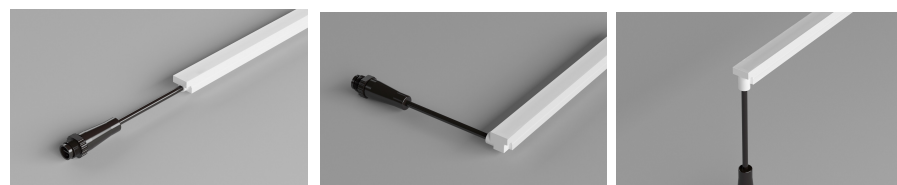

AMBIUM® FLEXLINE-COL

Solution for all your architectural lighting projects. The Ambium Flexline is a flexible and very robust LEDstring without noticing the individual LED nodes. Just one straight line of light. For line lighting it remembers of Neon lighting.

AMBIUM® FLEXLINE-COL IN/OUTDOOR

SPECIFICATIONS

| ARTICLE NUMBER | PRODUCT | WAVE-LENGTH | LUMEN OUTPUT | POWER | EFFI-CIENCY | VOLT-AGE | LEDS / METER | IP RATING | TEMP |
|----------------|------------------------------------|-------------|--------------|-------|-------------|----------|--------------|-----------|-----------|
| | | nm | Lm/m | W/m | Lm/W | V | | | °C |
| KFL3C00R1T | Flexline 300-COL Red 1000mm Top | 621 | 259 | 10 | 26 | 24 | 140 | 67 | -20 to 60 |
| KFL3C00G1T | Flexline 300-COL Green 1000mm Top | 530 | 507 | 10 | 51 | 24 | 140 | 67 | -20 to 60 |
| KFL3C00B1T | Flexline 300-COL Blue 1000mm Top | 467 | 133 | 10 | 14 | 24 | 140 | 67 | -20 to 60 |
| KFL3C00R5T | Flexline 300-COL Red 5000mm Top | 621 | 259 | 10 | 26 | 24 | 140 | 67 | -20 to 60 |
| KFL3C00G5T | Flexline 300-COL Green 5000mm Top | 530 | 507 | 10 | 51 | 24 | 140 | 67 | -20 to 60 |
| KFL3C00B5T | Flexline 300-COL Blue 5000mm Top | 467 | 133 | 10 | 14 | 24 | 140 | 67 | -20 to 60 |
| KFL3C00R1S | Flexline 300-COL Red 1000mm Side | 621 | 259 | 10 | 26 | 24 | 140 | 67 | -20 to 60 |
| KFL3C00G1S | Flexline 300-COL Green 1000mm Side | 530 | 507 | 10 | 51 | 24 | 140 | 67 | -20 to 60 |
| KFL3C00B1S | Flexline 300-COL Blue 1000mm Side | 467 | 133 | 10 | 14 | 24 | 140 | 67 | -20 to 60 |
| KFL3C00R5S | Flexline 300-COL Red 5000mm Side | 621 | 259 | 10 | 26 | 24 | 140 | 67 | -20 to 60 |
| KFL3C00G5S | Flexline 300-COL Green 5000mm Side | 530 | 507 | 10 | 51 | 24 | 140 | 67 | -20 to 60 |
| KFL3C00B5S | Flexline 300-COL Blue 5000mm Side | 467 | 133 | 10 | 14 | 24 | 140 | 67 | -20 to 60 |

Front Cable Entry

Side Cable Entry

Bottom Cable Entry

LIGHT DIAGRAM