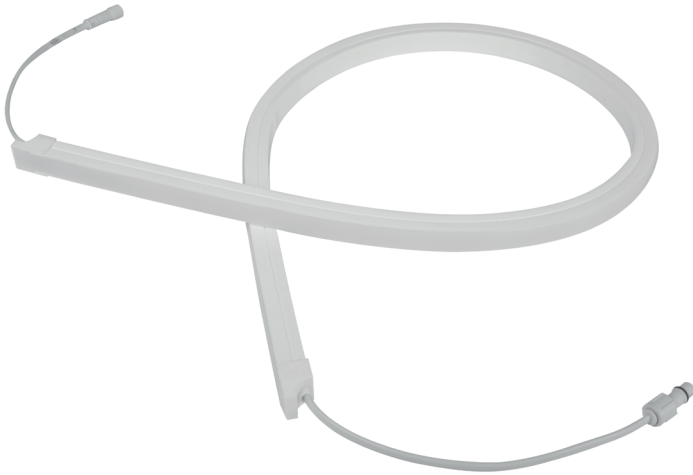

# AMBIUM® FLEXLINE-RGB

Solution for all your architectural lighting projects. The Ambium Flexline is a flexible and very robust LEDstring without noticing the individual LED nodes. Just one straight line of light. For line lighting it remembers of Neon lighting.

## FLEXLINE-RGB IN/OUTDOOR

### SPECIFICATIONS

ARTICLE NUMBER	PRODUCT	WAVE-LENGTH	LUMEN OUTPUT	POWER	EFFI-CIENCY	VOLT-AGE	LEDS / METER	IP RATING	TEMP
		nm	Lm/m	W/m	Lm/W	V			°C
KFL300001S	Flexline 300-RGB 1000mm Side	621	411	10	26	24	140	67	-20 to 60
KFL300001T	Flexline 300-RGB 1000 mm Top	530	411	10	51	24	140	67	-20 to 60
KFL300005S	Flexline 300-RGB 5000mm Side	467	411	10	14	24	140	67	-20 to 60
KFL300005T	Flexline 300-RGB 5000mm Top	621	411	10	26	24	140	67	-20 to 60