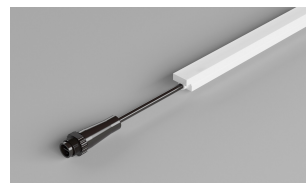

# AMBIUM® FLEXLINE-RGB

Solution for all your architectural lighting projects. The Ambium Flexline is a flexible and very robust LEDstring without noticing the individual LED nodes. Just one straight line of light. For line lighting it remembers of Neon lighting.

### SPECIFICATIONS

ARTICLE NUMBER	PRODUCT	WAVE-LENGTH	LUMEN OUTPUT	POWER	EFFI-CIENCY	VOLT-AGE	LEDS / METER	IP RATING	TEMP
		nm	Lm/m	W/m	Lm/W	V			°C
KFL300001S	Flexline 300-RGB 1000mm Side	621	411	10	26	24	140	67	-20 to 60
KFL300001T	Flexline 300-RGB 1000 mm Top	530	411	10	51	24	140	67	-20 to 60
KFL300005S	Flexline 300-RGB 5000mm Side	467	411	10	14	24	140	67	-20 to 60
KFL300005T	Flexline 300-RGB 5000mm Top	621	411	10	26	24	140	67	-20 to 60

### DIMENSIONS (MM)

PRODUCT	A1	A2	B1	C1
	mm	mm	mm	mm
1000 mm version	1030	1004	16	18
5000 mm version	5030	5004	16	18

Front Cable Entry

Side Cable Entry

Bottom Cable Entry