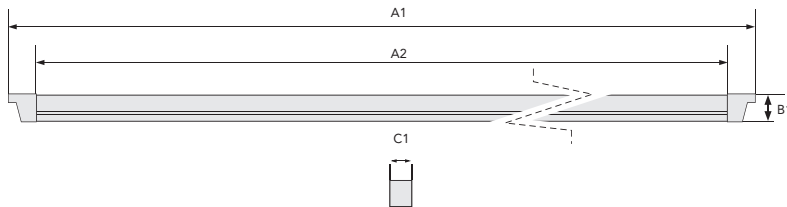

AMBIUM® FLEXLINE-WHT

The solution for all your architectural lighting projects. Ambium Flexline is a flexible and very robust LEDstring without noticing the individual LED nodes. Just one straight line of light. For line lighting it remembers of Neon lighting.

AMBIUM® FLEXLINE-WHT IN/OUTDOOR

SPECIFICATIONS

ARTICLE NUMBER	PRODUCT	COLOR TEMP	LUMEN OUTPUT	POWER	EFFICIENCY	VOLT-AGE	LEDS / METER	IP RATING	TEMP
		K	Lm/m	W/m	Lm/W	VDC			°C
KFL300021T	Flexline 300-WHT 830K 1000mm Top	3000	785	10	79	24	140	67	-20 to 60
KFL300041T	Flexline 300-WHT 840K 1000mm Top	4000	898	10	90	24	140	67	-20 to 60
KFL300061T	Flexline 300-WHT 865K 1000mm Top	6500	905	10	91	24	140	67	-20 to 60
KFL300025T	Flexline 300-WHT 830K 5000mm Top	3000	785	10	79	24	140	67	-20 to 60
KFL300045T	Flexline 300-WHT 840K 5000mm Top	4000	898	10	90	24	140	67	-20 to 60
KFL300065T	Flexline 300-WHT 865K 5000mm Top	6500	905	10	91	24	140	67	-20 to 60
KFL300021S	Flexline 300-WHT 830K 1000mm Side	3000	630	10	63	24	140	67	-20 to 60
KFL300041S	Flexline 300-WHT 840K 1000mm Side	4000	640	10	64	24	140	67	-20 to 60
KFL300061S	Flexline 300-WHT 865K 1000mm Side	6500	643	10	64	24	140	67	-20 to 60
KFL300025S	Flexline 300-WHT 830K 5000mm Side	3000	630	10	63	24	140	67	-20 to 60
KFL300045S	Flexline 300-WHT 840K 5000mm Side	4000	640	10	64	24	140	67	-20 to 60
KFL300065S	Flexline 300-WHT 865K 5000mm Side	6500	643	10	64	24	140	67	-20 to 60

DIMENSIONS (MM)

PRODUCT	A1	A2	B1	C1
	mm	mm	mm	mm
1000 mm version	1030	1004	16	18
5000 mm version	5030	5004	16	18

Front Cable Entry

Side Cable Entry

Bottom Cable Entry

LIGHT DIAGRAM