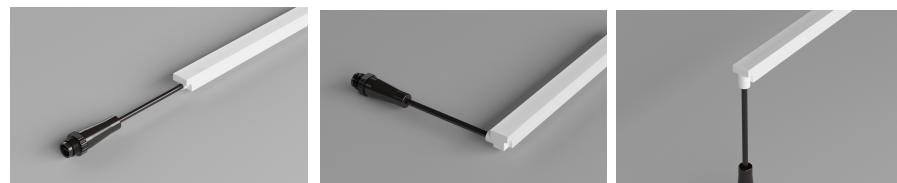

AMBIUM® FLEXLINE-WHT

The solution for all your architectural lighting projects. Ambium Flexline is a flexible and very robust LEDstring without noticing the individual LED nodes. Just one straight line of light. For line lighting it remembers of Neon lighting.

AMBIUM® FLEXLINE-WHT IN/OUTDOOR

SPECIFICATIONS

ARTICLE NUMBER	PRODUCT	COLOR TEMP	LUMEN OUTPUT	POWER	EFFICIENCY	VOLT-AGE	LEDS / METER	IP RATING	TEMP
		K	Lm/m	W/m	Lm/W	VDC			°C
KFL300021T	Flexline 300-WHT 830K 1000mm Top	3000	785	10	79	24	140	67	-20 to 60
KFL300041T	Flexline 300-WHT 840K 1000mm Top	4000	898	10	90	24	140	67	-20 to 60
KFL300061T	Flexline 300-WHT 865K 1000mm Top	6500	905	10	91	24	140	67	-20 to 60
KFL300025T	Flexline 300-WHT 830K 5000mm Top	3000	785	10	79	24	140	67	-20 to 60
KFL300045T	Flexline 300-WHT 840K 5000mm Top	4000	898	10	90	24	140	67	-20 to 60
KFL300065T	Flexline 300-WHT 865K 5000mm Top	6500	905	10	91	24	140	67	-20 to 60
KFL300021S	Flexline 300-WHT 830K 1000mm Side	3000	630	10	63	24	140	67	-20 to 60
KFL300041S	Flexline 300-WHT 840K 1000mm Side	4000	640	10	64	24	140	67	-20 to 60
KFL300061S	Flexline 300-WHT 865K 1000mm Side	6500	643	10	64	24	140	67	-20 to 60
KFL300025S	Flexline 300-WHT 830K 5000mm Side	3000	630	10	63	24	140	67	-20 to 60
KFL300045S	Flexline 300-WHT 840K 5000mm Side	4000	640	10	64	24	140	67	-20 to 60
KFL300065S	Flexline 300-WHT 865K 5000mm Side	6500	643	10	64	24	140	67	-20 to 60

DIMENSIONS (MM)

PRODUCT	A1	A2	B1	C1
	mm	mm	mm	mm
1000 mm version	1030	1004	16	18
5000 mm version	5030	5004	16	18

Front Cable Entry

Side Cable Entry

Bottom Cable Entry

LIGHT DIAGRAM