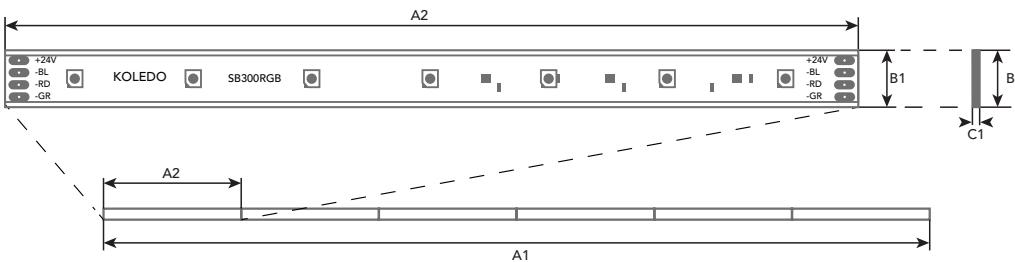

## SPECIFICATIONS

ARTICLE NUMBER	PRODUCT	LUMEN OUTPUT Lm/m	POWER W	EFFICIENCY LM/W	VOLT-AGE V	# LEDS	IP RATING	TEMP °C
KSB3PRGB0012	Slimbright 300-RGB 1000mm	504	13.2	34	24	56	67	-20 to 60
KSB3PRGB0052	Slimbright 300-RGB 5000mm	504	13.2	34	24	56	67	-20 to 60

\* Lumen values are typical. Allow +/- 15% for color binning tolerance.

Efficiency, lumen output and power output measured with all T, G and B channels 100% power. individual R, G and B channel performance may vary.

## DIMENSIONS (MM)

PRODUCT	A1	A2	B1	C1
	mm	mm	mm	mm
Slimbright 300-RGB 1000mm	1040	166	13	6
Slimbright 300-RGB 5000mm	5040	166	13	6