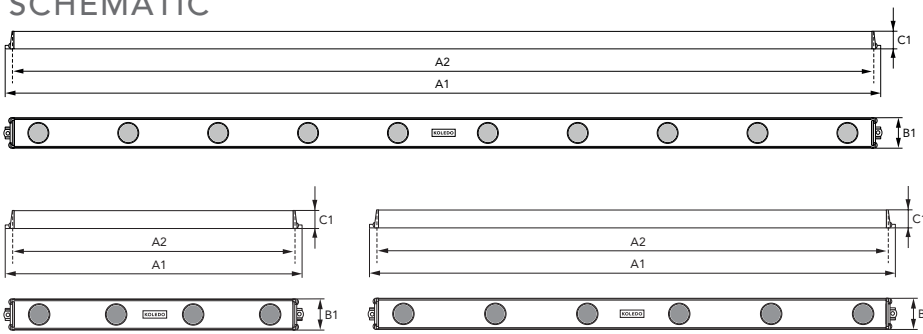

PRIVIUM®

POSTERBOX

CONSTANT VOLTAGE

SPECIFICATIONS

ARTICLE NUMBER	PRODUCT	COLOR TEMP	LUMEN OUTPUT	POWER	EFFICIENCY	CRI	VOLT. AGE	# LEDS	IP RATING	TEMP
		K	lm*	W	lm/W		V			°C
KPBO246427	Privium Posterbox LPM464 827	2700	816	10.5	78	80+	24	4	66	-20 to 60
KPBO246440	Privium Posterbox LPM464 840	4000	1008	10.5	96	80+	24	4	66	-20 to 60
KPBO246465	Privium Posterbox LPM464 865	6500	1194	10.5	115	70+	24	4	66	-20 to 60
KPBO246627	Privium Posterbox LPM466 827	2700	1224	15.6	78	80+	24	6	66	-20 to 60
KPBO246640	Privium Posterbox LPM466 840	4000	1497	15.6	96	80+	24	6	66	-20 to 60
KPBO246665	Privium Posterbox LPM466 865	6500	1788	15.6	115	70+	24	6	66	-20 to 60
KPBO201027	Privium Posterbox LPM460 827	2700	2035	26.1	78	80+	24	10	66	-20 to 60
KPBO201040	Privium Posterbox LPM460 840	4000	2505	26.1	96	80+	24	10	66	-20 to 60
KPBO201065	Privium Posterbox LPM460 865	6500	3001	26.1	115	70+	24	10	66	-20 to 60
KPBI246427	Privium Posterbox LPM464i 827	2700	816	10.5	78	80+	24	4	21	-20 to 60
KPBI246440	Privium Posterbox LPM464i 840	4000	1008	10.5	96	80+	24	4	21	-20 to 60
KPBI246465	Privium Posterbox LPM464i 865	6500	1194	10.5	115	70+	24	4	21	-20 to 60
KPBI246627	Privium Posterbox LPM466i 827	2700	1224	15.6	78	80+	24	6	21	-20 to 60
KPBI246640	Privium Posterbox LPM466i 840	4000	1497	15.6	96	80+	24	6	21	-20 to 60
KPBI246665	Privium Posterbox LPM466i 865	6500	1788	15.6	115	70+	24	6	21	-20 to 60

* Lm are measured at 1 meter above the module. Lumen values are typical. Allow +/- 10% for color binning tolerance. The Privium Posterbox Outdoor is intended for built-in outdoor & indoor use only. The Posterbox should not be directly exposed to the elements like snow, water and ice.

SCHEMATIC

DIMENSIONS (MM)

PRODUCT	A1	A2	B1	C1	# LEDS
	mm	mm	mm		
Privium Posterbox LPM464(i)	371	351	37.5	16	4
Privium Posterbox LPM466(i)	562	542	37.5	16	6
Privium Posterbox LPM460(i)	1038	1028	37.5	16	10