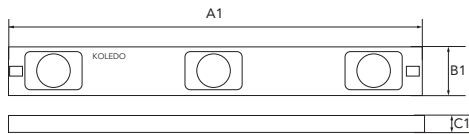

PRIVIUM® POSTERBOX ECONOMY

SPECIFICATIONS

ARTICLE NUMBER	PRODUCT	COLOR TEMP K	LUMEN OUTPUT lm*	POWER W	EFFICIENCY lm/W	CRI	VOLTAGE V	# LEDS L/M*	IP RATING	TEMP °C
KPBE246627	Privium Posterbox 466-EC 827	2700	860	10.8	90	80+	24	6	20	-20 to 60
KBPE246630	Privium Posterbox 466-EC 830	3000	912	10.8	94	80+	24	6	20	-20 to 60
KBPE246640	Privium Posterbox 466-EC 840	4000	1036	10.8	106	80+	24	6	20	-20 to 60
KBPE246665	Privium Posterbox 466-EC 865	6500	1310	10.8	131	70+	24	6	20	-20 to 60
KPBE246327	Privium Posterbox 463-EC 827	2700	430	5.2	83	80+	24	3	20	-20 to 60
KPBE246330	Privium Posterbox 463-EC 830	3000	458	5.2	88	80+	24	3	20	-20 to 60
KPBE246340	Privium Posterbox 463-EC 840	4000	516	5.2	99	80+	24	3	20	-20 to 60
KPBE246365	Privium Posterbox 463-EC 865	6500	696	5.2	134	70+	24	3	20	-20 to 60

lm* Lumen are measured at 1 meter above the module. Lumen values are typical. Allow +/- 10% for color binning tolerance.
The Affinium Posterbox Outdoor is intended for built-in outdoor & indoor use only.
The Posterbox should not be directly exposed to the elements like snow, water and ice.
L/M* Leds per module.

SCHEMATIC

DIMENSIONS (MM)

PRODUCT	A1	B1	C1	# LEDS
	mm	mm		
Privium Posterbox 466-EC	532	25	16	6
Privium Posterbox 463-EC	245	25	16	3

LIGHT DIAGRAM