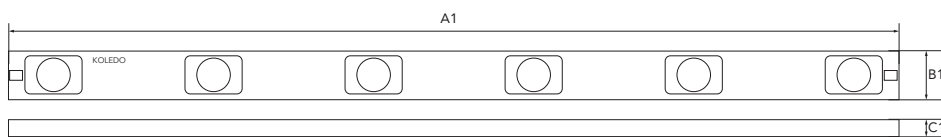

PRIVIUM® POSTERBOX ECONOMY

SPECIFICATIONS

ARTICLE NUMBER	PRODUCT	COLOR TEMP K	LUMEN OUTPUT lm*	POWER W	EFFICIENCY lm/W	CRI	VOLTAGE V	# LEDS L/M*	IP RATING	TEMP °C
KPBE246627	Privium Posterbox 466-EC 827	2700	860	10.8	90	80+	24	6	20	-20 to 60
KBPE246630	Privium Posterbox 466-EC 830	3000	912	10.8	94	80+	24	6	20	-20 to 60
KBPE246640	Privium Posterbox 466-EC 840	4000	1036	10.8	106	80+	24	6	20	-20 to 60
KBPE246665	Privium Posterbox 466-EC 865	6500	1310	10.8	131	70+	24	6	20	-20 to 60
KPBE246327	Privium Posterbox 463-EC 827	2700	430	5.2	83	80+	24	3	20	-20 to 60
KPBE246330	Privium Posterbox 463-EC 830	3000	458	5.2	88	80+	24	3	20	-20 to 60
KPBE246340	Privium Posterbox 463-EC 840	4000	516	5.2	99	80+	24	3	20	-20 to 60
KPBE246365	Privium Posterbox 463-EC 865	6500	696	5.2	134	70+	24	3	20	-20 to 60

lm* Lumen are measured at 1 meter above the module. Lumen values are typical. Allow +/- 10% for color binning tolerance.
The Affinium Posterbox Outdoor is intended for built-in outdoor & indoor use only.
The Posterbox should not be directly exposed to the elements like snow, water and ice.
L/M* Leds per module.

SCHEMATIC

DIMENSIONS (MM)

PRODUCT	A1	B1	C1	# LEDS
	mm	mm		
Privium Posterbox 466-EC	532	25	16	6
Privium Posterbox 463-EC	245	25	16	3

LIGHT DIAGRAM